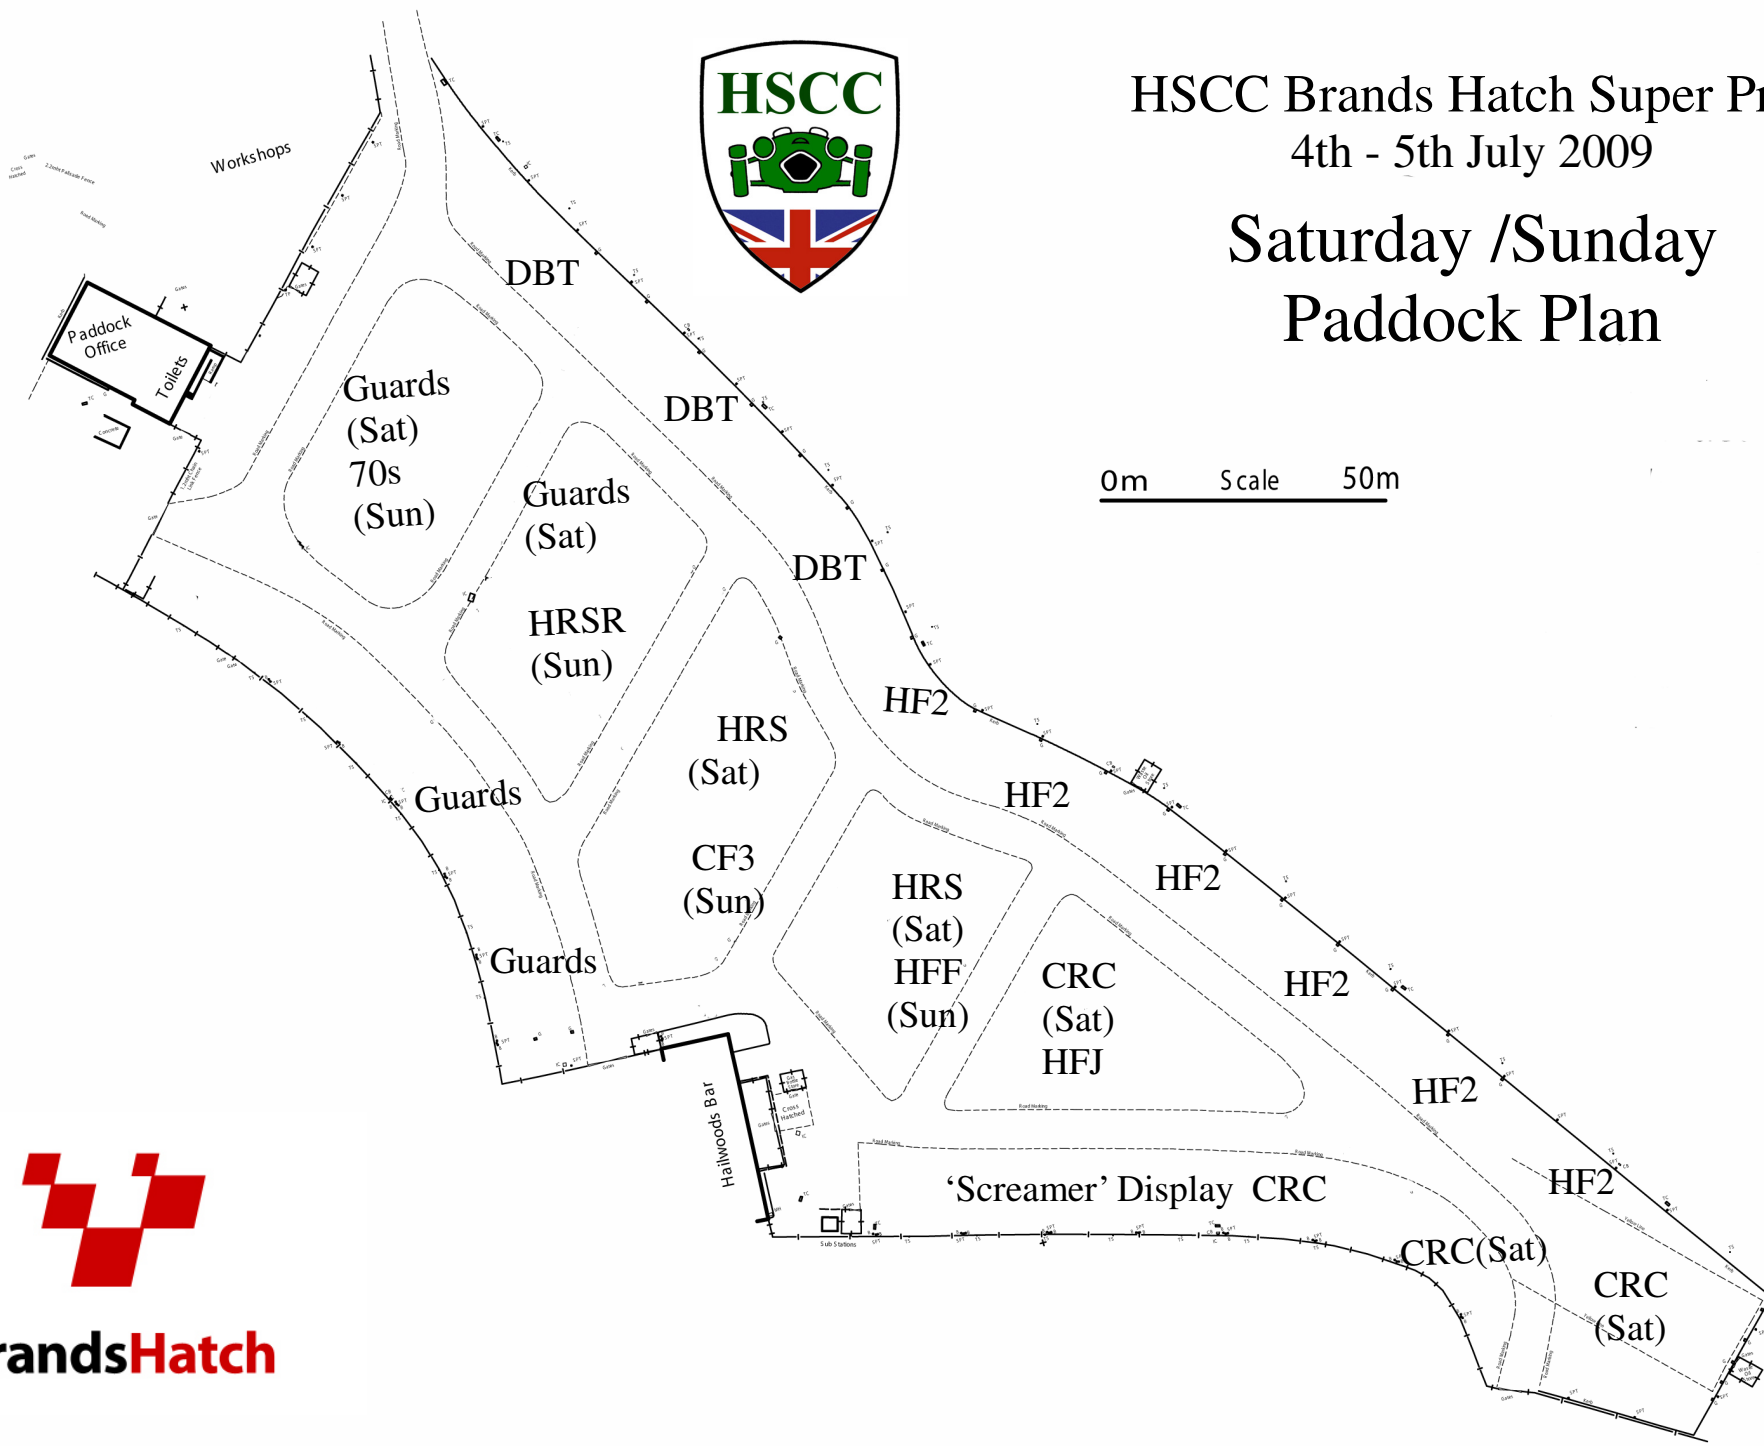

HSCC Brands Hatch Super Prix
4th - 5th July 2009

Saturday /Sunday
Paddock Plan

0m Scale 50m

BrandsHatch