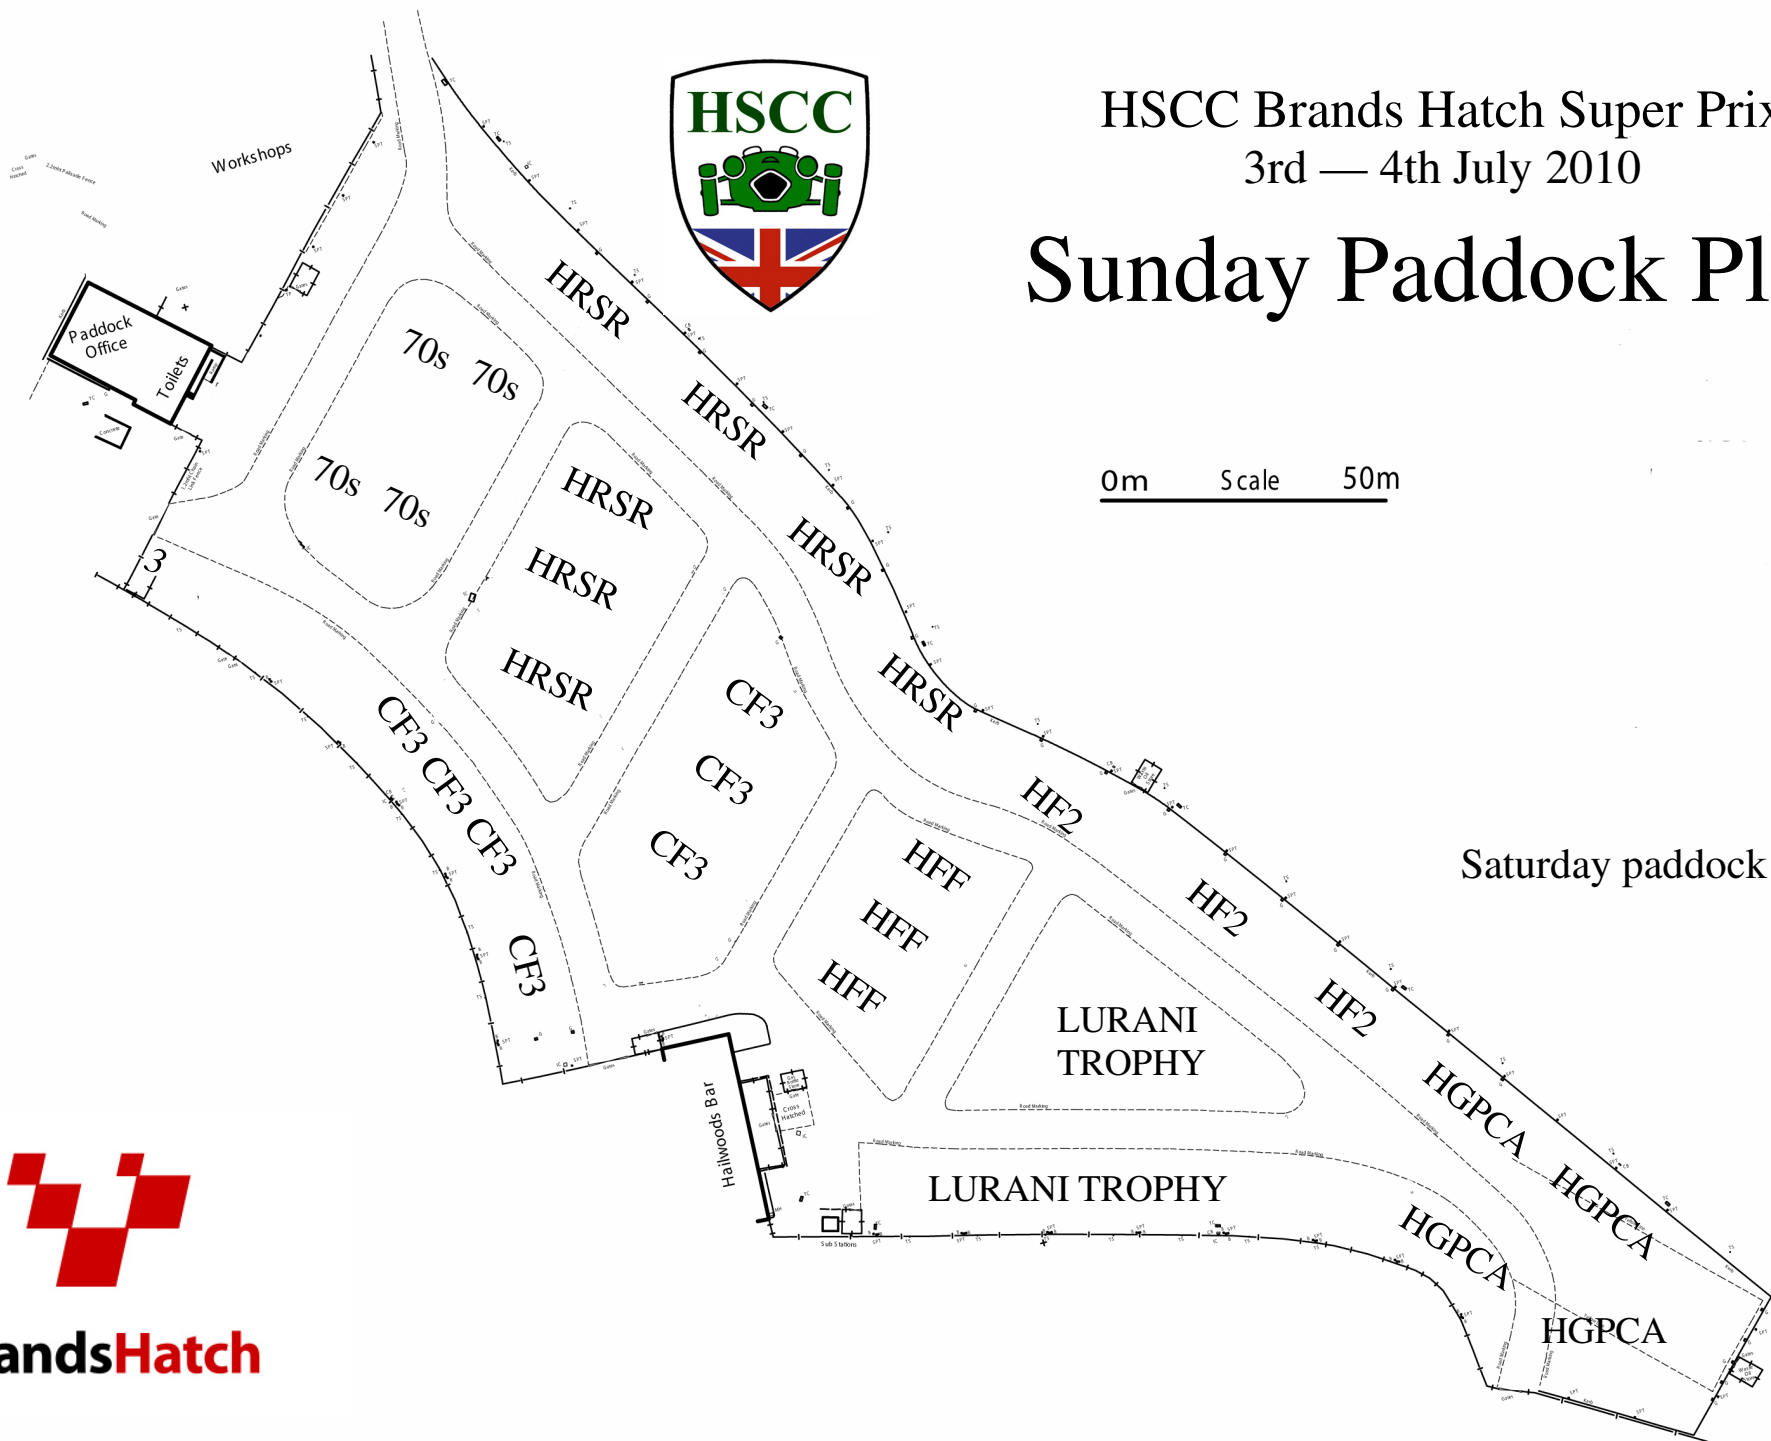

HSCC Brands Hatch Super Prix
3rd — 4th July 2010

Sunday Paddock Plan

0m Scale 50m

Saturday paddock plan overleaf

BrandsHatch